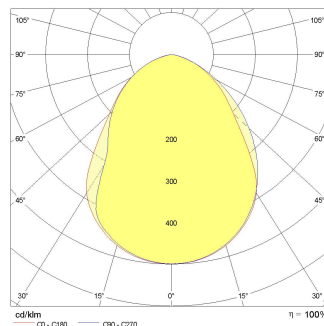

PADO 600

Part number	304085
Lampholder:	LED
Light Source:	LED
Wattage:	20 W
Finish:	AN-96 / Anthracite gray / Textured
Insulation class:	I
Degree of protection:	IP65
IK-J-xxIP:	IK05 0.70J xx3
CRI:	80
Kelvin:	3000
Power factor:	$\text{COS}\phi \geq 0,9$
Optic:	SYMMETRIC EXTRA WIDE REFLECTOR
Lightsource lumen output:	1974 lm
Luminaire lumen output:	1080 lm
L:	L80
B:	B10
Lifetime:	60000 h
Ta MIN luminaire:	-20°
Ta MAX luminaire:	35°

Photometric data

Technical drawings